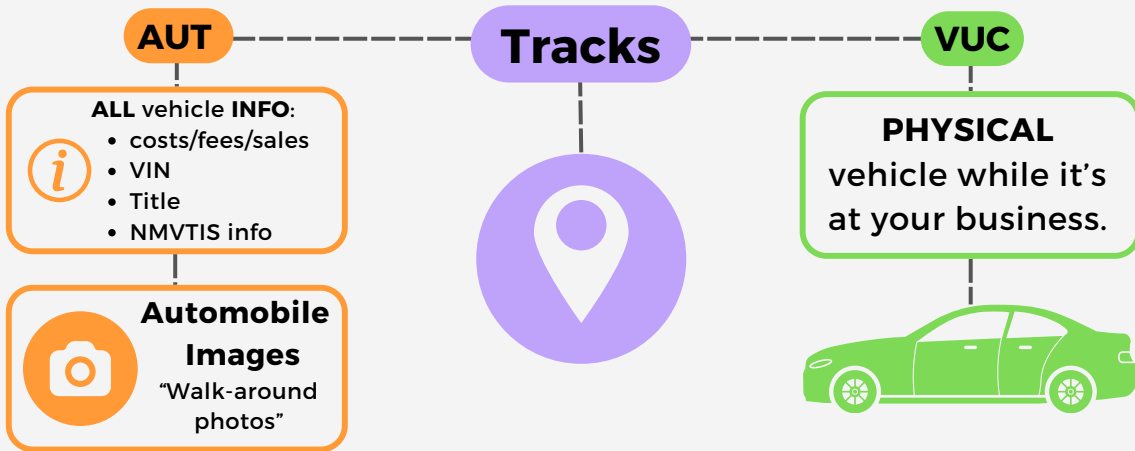

# VUC

Part Record:  
Vehicle Unit Complete  
Part # 900

PHYSICAL HULL of the vehicle

TEMPORARY

Leaves inventory when CRUSHED

Published by

Car-Part.com

1980 Highland Pike  
Ft. Wright, KY 41017