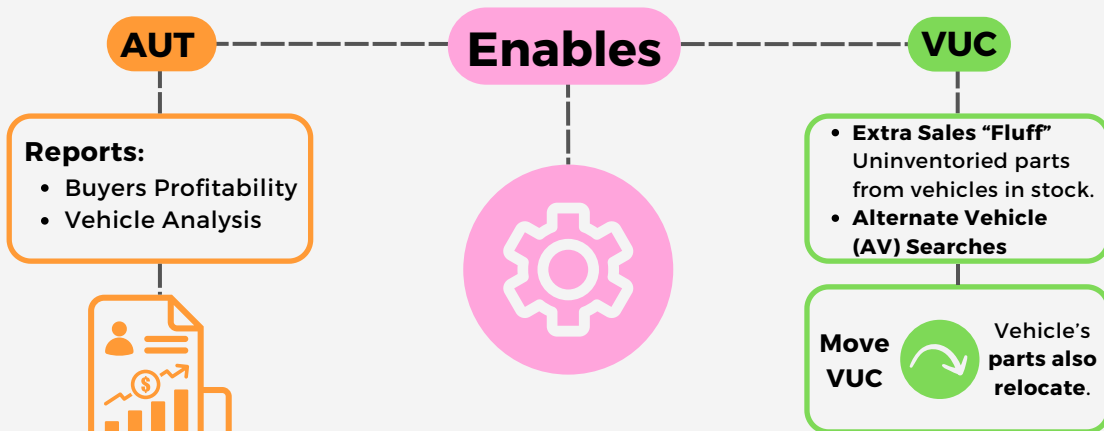

# VUC

Part Record:  
Vehicle Unit Complete  
Part # 900

PHYSICAL HULL of the vehicle

TEMPORARY

Leaves inventory when CRUSHED

Published by

Car-Part.com

1980 Highland Pike  
Ft. Wright, KY 41017