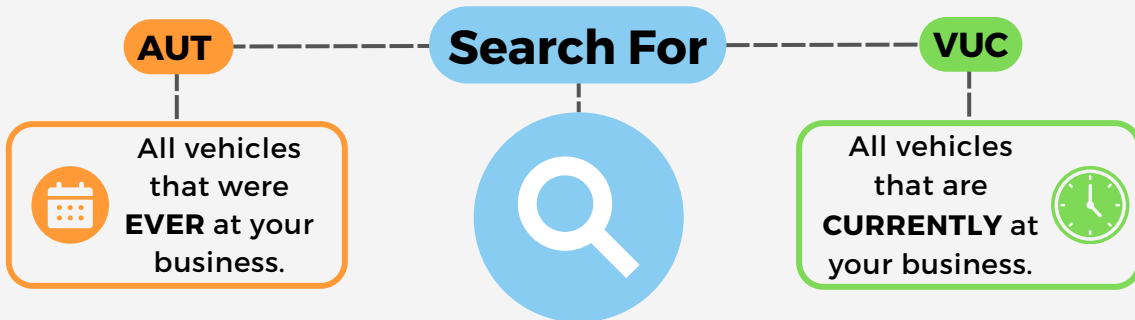

# VUC

Part Record:  
Vehicle Unit Complete  
Part # 900

PHYSICAL HULL of the vehicle

TEMPORARY

Leaves inventory when CRUSHED

Published by

Car-Part.com

1980 Highland Pike  
Ft. Wright, KY 41017